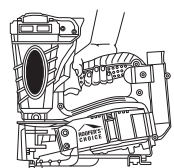

Easy to use

1. Press Down